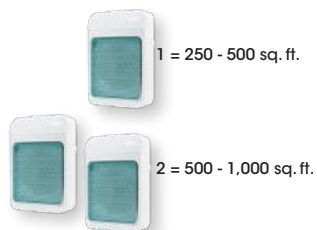

1 = 250 - 500 sq. ft.

2 = 500 - 1,000 sq. ft.

Versatile & expandable

Use one dispenser for spaces 250- 500 sq. ft. Add additional units to freshen larger areas.

Create better user experiences by choosing the right fragrance